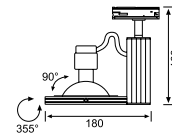

8 Ad. CDM-R 111
W 70 Gx 8.5 electronic

JR012 B, G, S Metal Halide Ray Spot 36° Balastlı IP20
99,00 USD