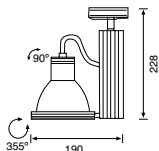

10 Ad. HCI-T
W 70 G 12 electronic

JR014 G, S Metal Halide Ray Spot Balastlı IP20
99,00 USD